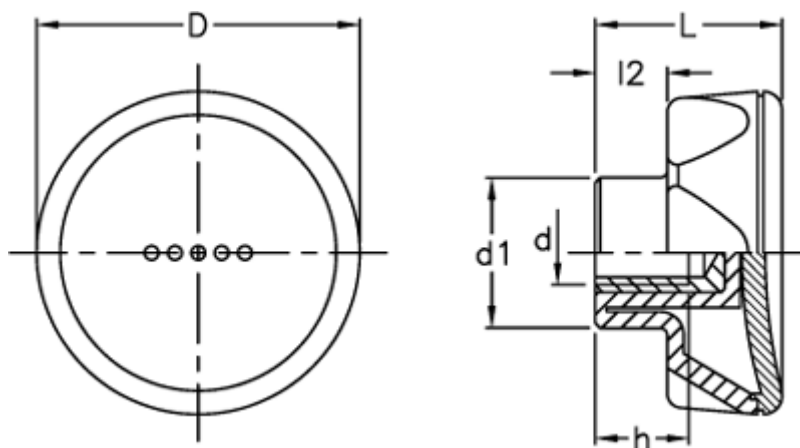

Article number: 23052212215
Description: E+G Lobe knob
ELK.45-B M6-C5 light-blue centre cap

Measures

D	= 45
d1	= 21.0
d 6H	= M6
h	= 12
L	= 26
l2	= 10